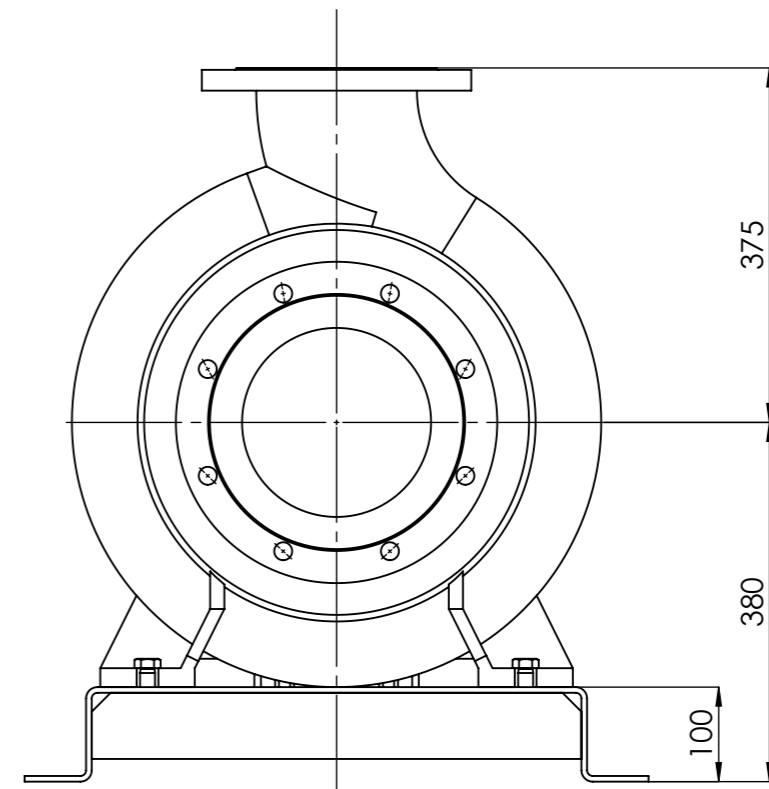

NHVe.150-250 [15,0 kW] n= 1450 obr/min

NHVe.150-250

15,0kW/1450 rpm

160-4

HYDRO-VACUUM s.a.

Grudziądz
Ul. Droga Jeziorna 8