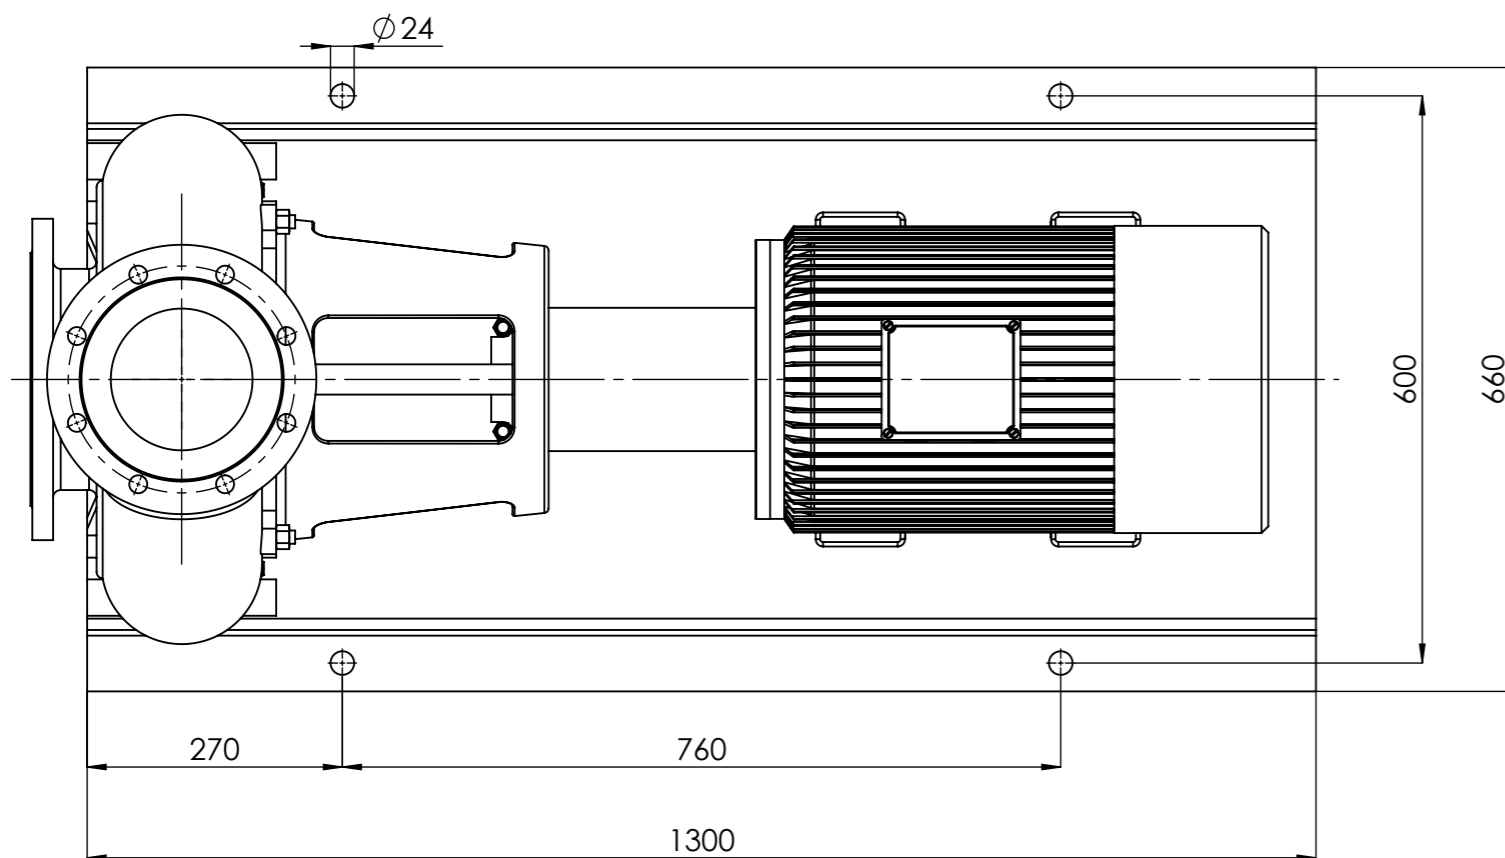

NHVe.150-250 [15,0 kW] n= 1450 obr/min

NHVe.150-250

15,0kW/1450 rpm

160-4

HYDRO-VACUUM s.a.

Grudziądz
Ul. Droga Jeziorna 8