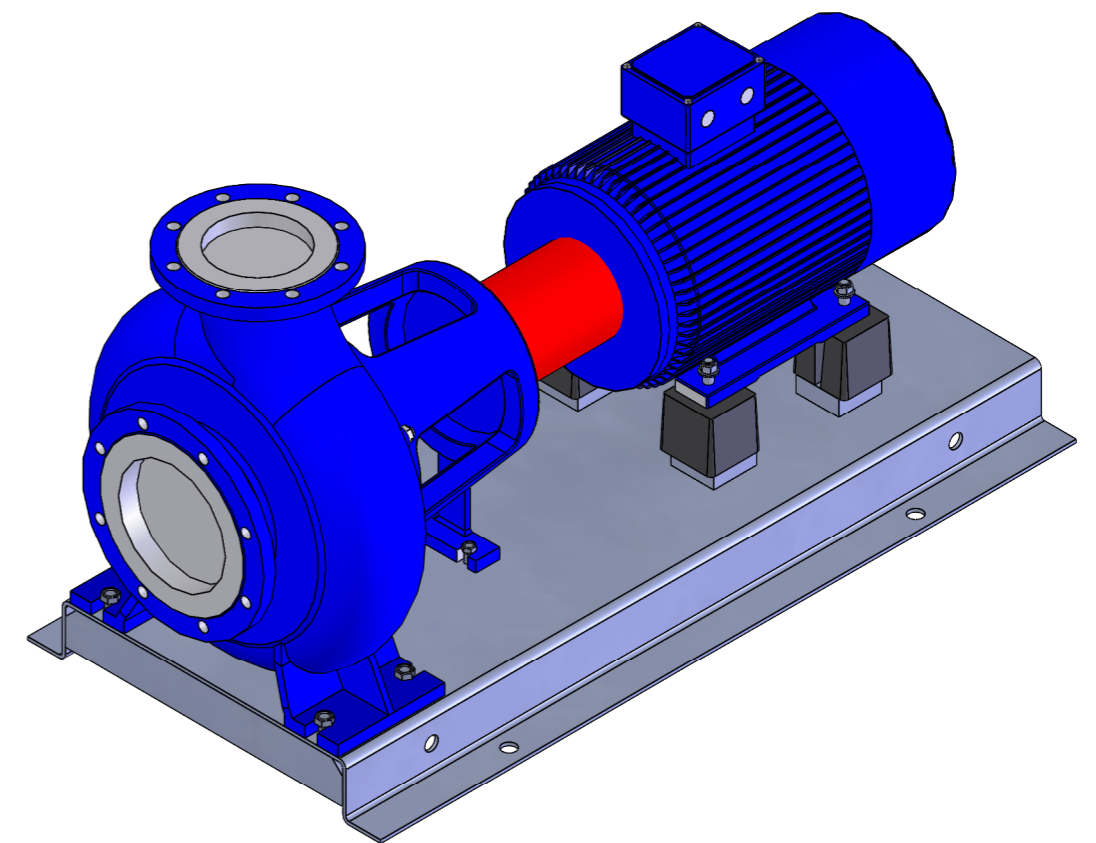

NHVe.150-250 [15,0 kW] n= 1450 obr/min

NHVe.150-250

15,0kW/1450 rpm

160-4

HYDRO-VACUUM s.a.

Grudziądz
Ul. Droga Jeziorna 8