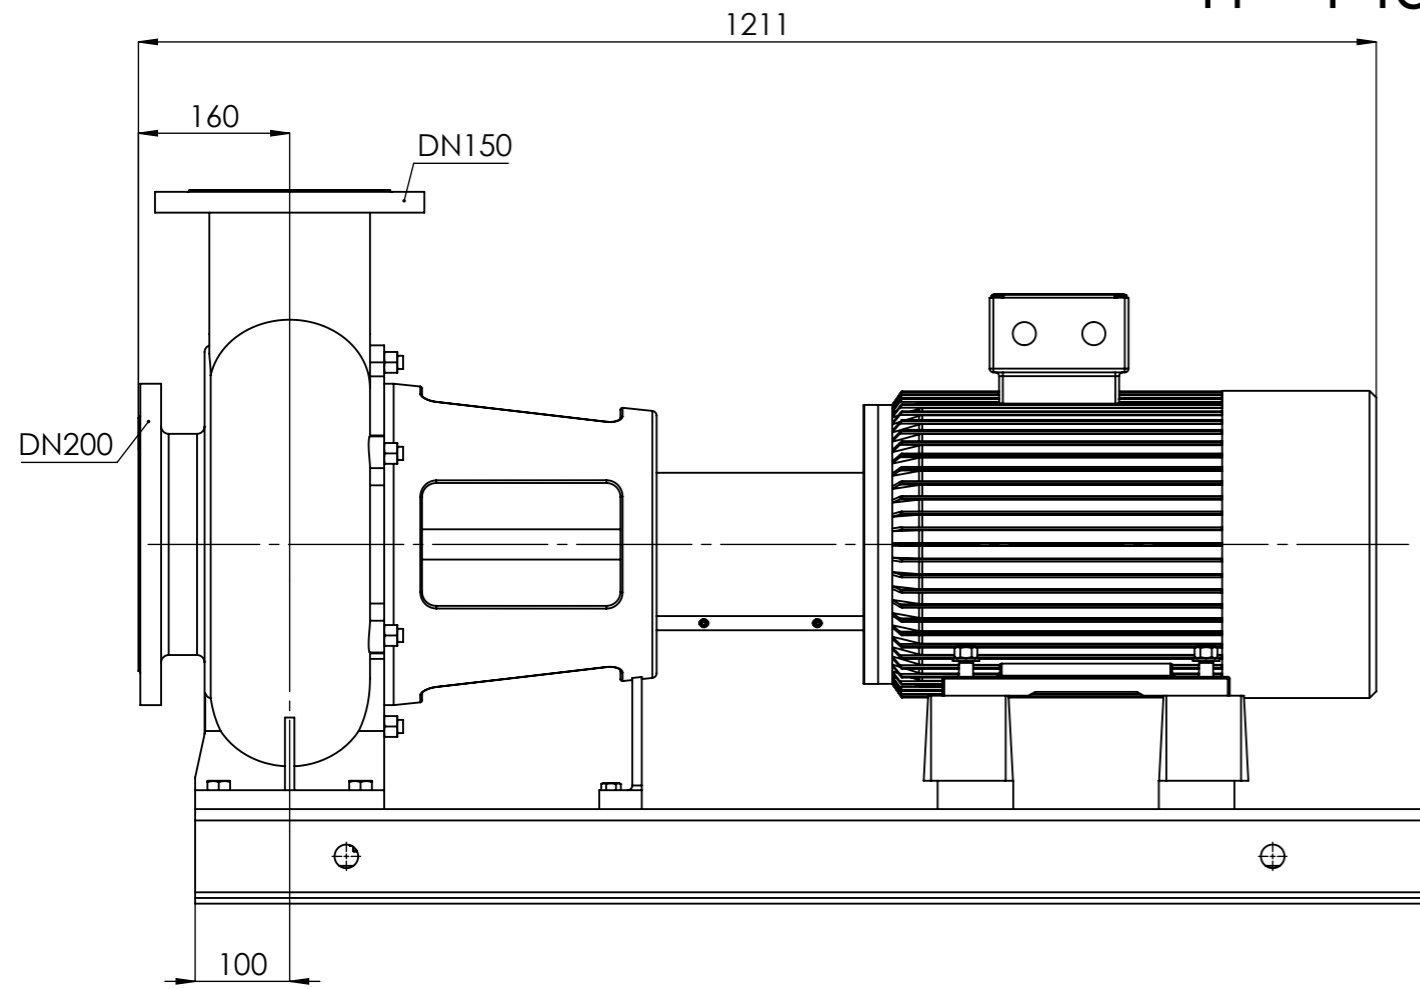

NHVe.150-250 [15,0 kW] n= 1450 obr/min

NHVe.150-250

15,0kW/1450 rpm

160-4

HYDRO-VACUUM s.a.

Grudziądz
Ul. Droga Jeziorna 8